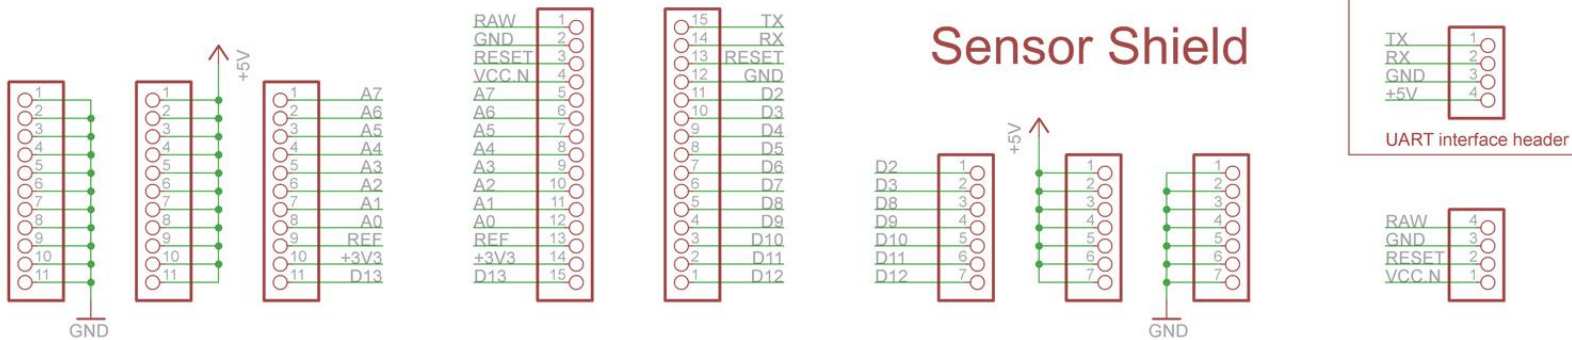

Motor part

Sensor Shield

Power select jumper

TITLE: Z-Mini Mot Sen Sh (L293D)

Document Number:

REV:1

Date: 16.10.2015 18:54:18

Sheet: 1/1