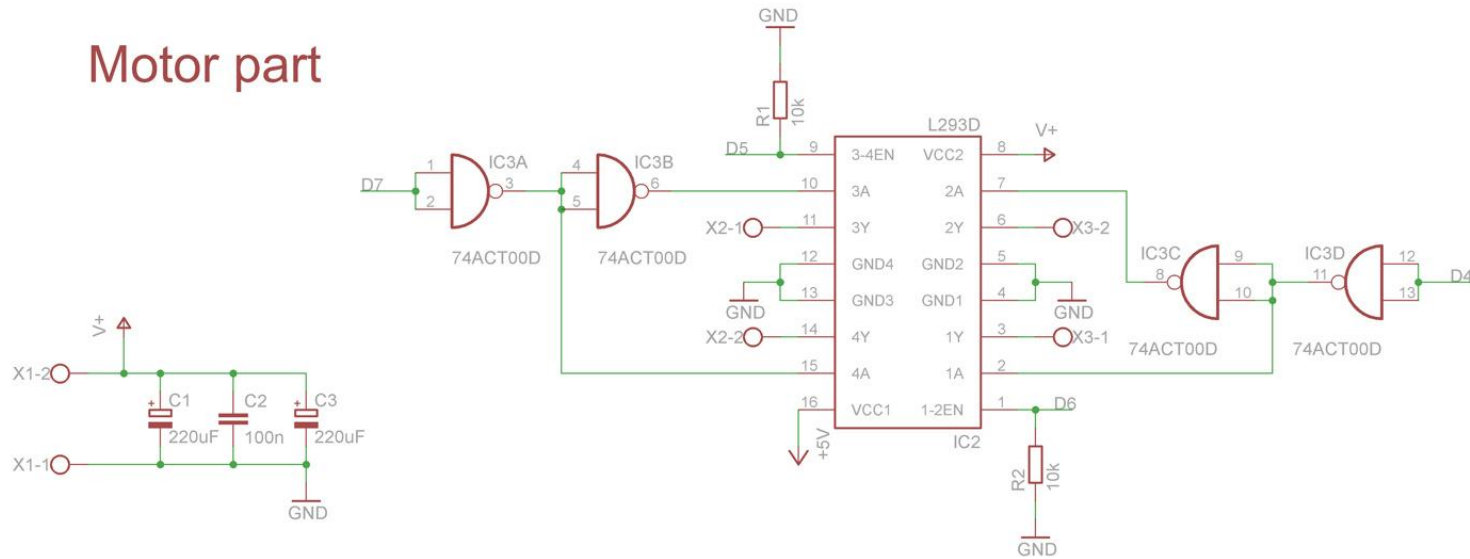

Motor part

Sensor Shield

Power select jumper

TITLE: Z-Mini Mot Sen Sh (L293D)

Document Number:

REV:1

Date: 16.10.2015 18:54:18

Sheet: 1/1